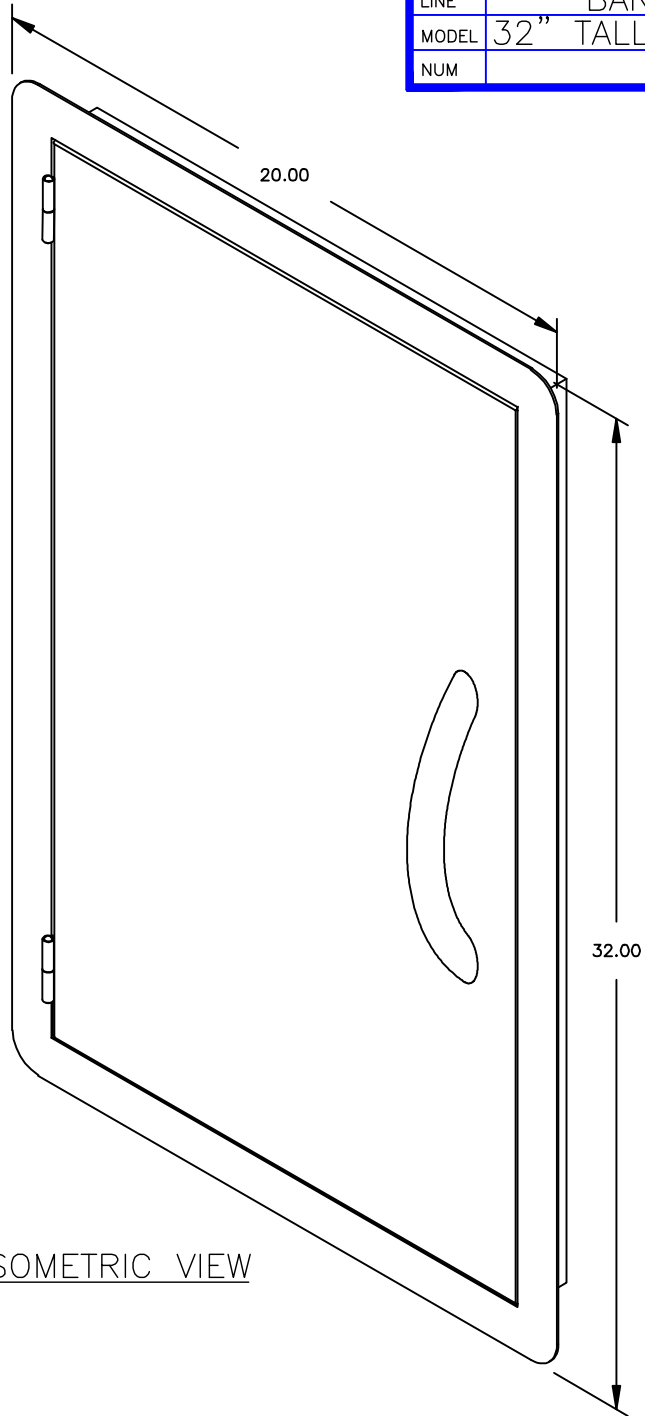

| | |
|-------|----------------------|
| LINE | BARBECUE LINE |
| MODEL | 32" TALL SINGLE DOOR |
| NUM | |

ISOMETRIC VIEW

DOOR CUT OUT

SCALE:

| | |
|-----------------------------------------------------------------|-----------|
| TITLE | |
| 2019 BARBECUE LINE BARBECUE HARDWARE 32" TALL SINGLE DOOR | |
| DWG NO. | DWG BY |
| BBQ15832-32 | J.ORNELAS |
| DATE | REVISED |
| 11/13/18 | |