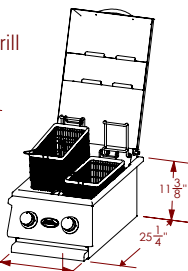

Griddle Tray w/ Storage
BBQ07862P

Deep Fryer Drop-In Grill
BBQ10901P