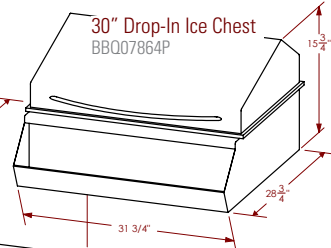

Propane Tank Drawer
BBQ07857P

2 Drawer Storage Deep Drawer
BBQ07868P

30" Drop-In Ice Chest
BBQ07864P