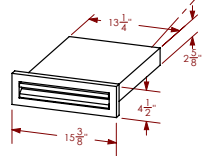

30" Drop-In Ice Chest  
BBQ07864P

20" Tall Single Door  
BBQ08841P-20

Pull Out Cutting Board  
BBQ07891P

Griddle Tray w/ Storage  
BBQ07862P

2-in1 Oven-Warmer and Pizza Oven (110V)  
BBQ10967E

Standard Side By Side  
Flat Burner  
BBQ08953P