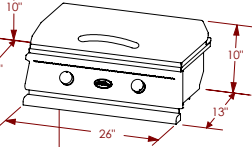

Pull Out Cutting Board
BBQ07891P

Deluxe Double Side Burner
BBQ08899P

Deluxe Double Side By
Side Burner
BBQ08954P