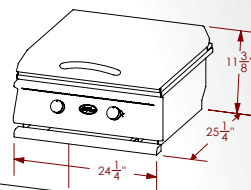

Hibachi Drop-In Grill
BBQ10900P