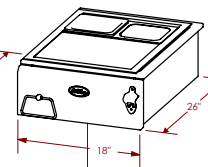

## PRODUCT SPECIFICATIONS

All dimensions shown are for product planning purposes. Please consult the individual product installation instructions for detailed product cutout and specifications and requirements prior to committing materials for product installation.

12" Drop-In Food Warmer  
BBQ7888P

12" Cocktail Center  
BBQ07842P-12

Paper Towel Storage Door  
BBQ07910

Propane Tank Drawer  
BBQ07857P

2 Drawer Storage Deep Drawer  
BBQ07868P

18" Cocktail Center  
BBQ07842P-18

30" Drop-In Ice Chest  
BBQ07864P

20" Tall Single Door  
BBQ08841P-20

Pull Out Cutting Board  
BBQ07891P

Griddle Tray w/ Storage  
BBQ07862P

2-in1 Oven-Warmer and Pizza Oven (110V)  
BBQ10967E

Standard Side By Side  
Flat Burner  
BBQ08953P