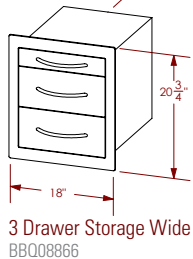

Hibachi Drop-In Grill
BBQ10900P