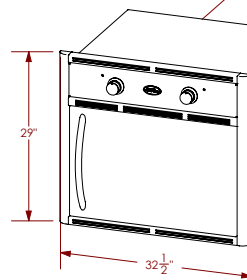

2 Drawer Horizontal  
BBQ08867P

Beer Tap Refrigerator  
BBQ09843B

Gyro Vertical Grill  
BBQ10903P

Standard Single Flat Side Burner  
BBQ08852P

7-in-1 Smoker Oven (110V)  
BBQ10883E

Counter Top Blender Station w/ Cover  
BBQ08912

Stainless Steel Sink w/ Faucet & Soap Dispenser  
BBQ07963