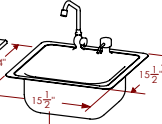

## PRODUCT SPECIFICATIONS

All dimensions shown are for product planning purposes. Please consult the individual product installation instructions for detailed product cutout and specifications and requirements prior to committing materials for product installation.

Gyro Vertical Grill  
BBQ10903P

Standard Single Flat Side Burner  
BBQ08852P

7-in-1 Smoker Oven (110V)  
BBQ10883E

Counter Top Blender Station w/ Cover  
BBQ08912

Stainless Steel Sink w/ Faucet & Soap Dispenser  
BBQ07963