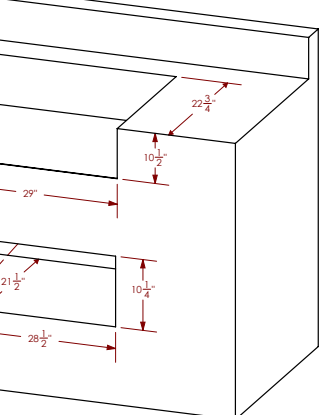

30" Drop-In Bar Center
BBQ07902

PRODUCT SPECIFICATIONS