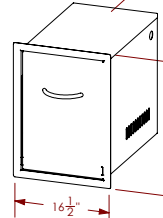

12" Drop-In Food Warmer  
BBQ7888P

12" Cocktail Center  
BBQ07842P-12

Paper Towel Storage Door  
BBQ07910

Propane Tank Drawer  
BBQ07857P

2 Drawer Storage Deep Drawer  
BBQ07868P

18" Cocktail Center  
BBQ07842P-18

30" Drop-In Ice Chest  
BBQ07864P

20" Tall Single Door  
BBQ08841P-20

Pull Out Cutting Board  
BBQ07891P

Griddle Tray w/ Storage  
BBQ07862P

2-in1 Oven-Warmer and Pizza Oven (110V)  
BBQ10967E

Standard Side By Side  
Flat Burner  
BBQ08953P