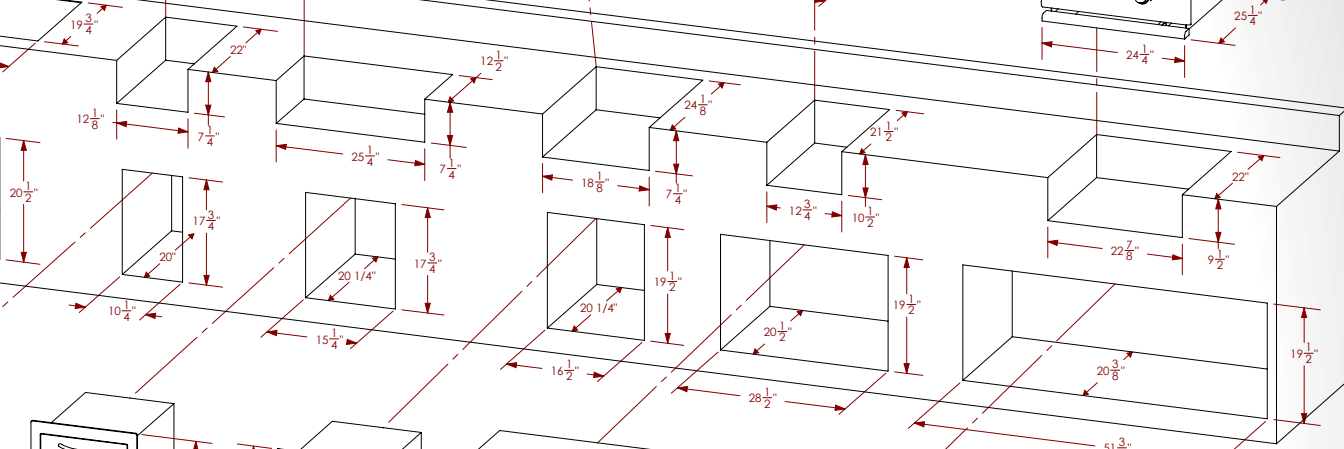

PRODUCT SPECIFICATIONS