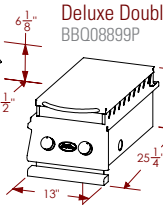

Standard Side By Side
Flat Burner
BBQ08953P

Deluxe Double Side Burner
BBQ08899P