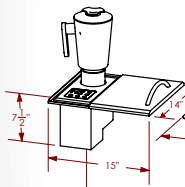

## PRODUCT SPECIFICATIONS

All dimensions shown are for product planning purposes. Please consult the individual product installation instructions for detailed product cutout and specifications and requirements prior to committing materials for product installation.

Gyro Vertical Grill  
BBQ10903P

Standard Single Flat Side Burner  
BBQ08852P

7-in-1 Smoker Oven (110V)  
BBQ10883E

Counter Top Blender Station w/ Cover  
BBQ08912

Stainless Steel Sink w/ Faucet & Soap Dispenser  
BBQ07963