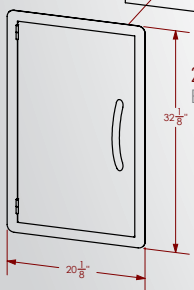

20" Tall Single Door
BBQ08841P-20