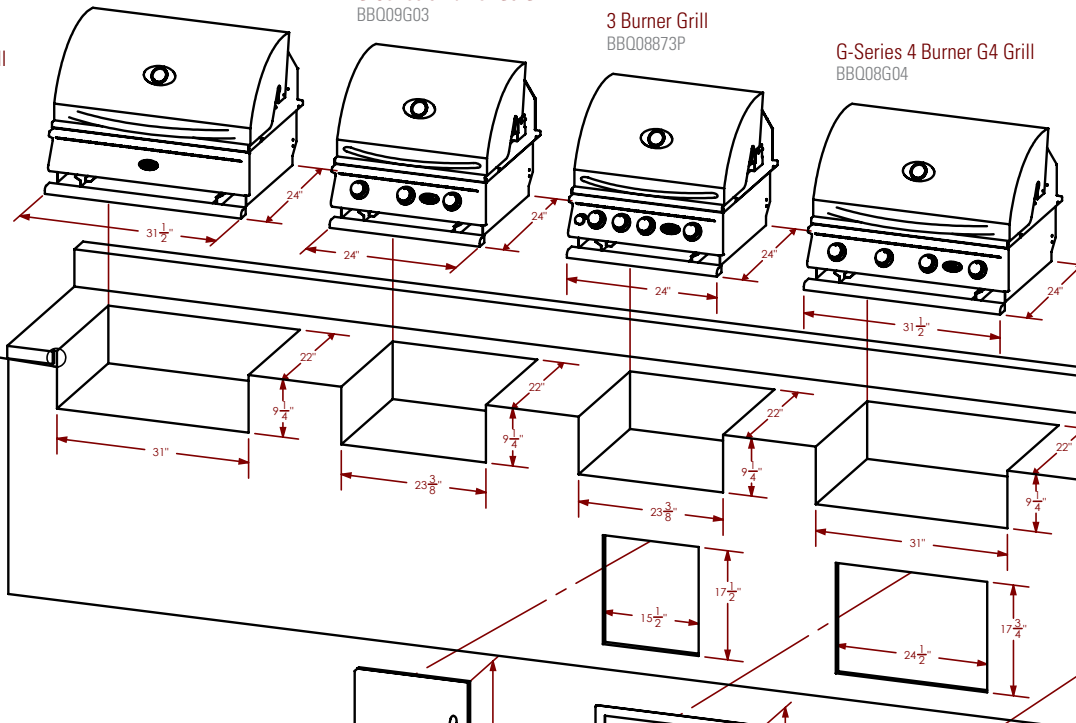

G-Series G Charcoal Grill  
BBQ09G870

G-Series 3 Burner G3 Grill  
BBQ09G03

3 Burner Grill  
BBQ08873P

G-Series 4 Burner G4 Grill  
BBQ08G04

**Granite Only**

Overhang countertop:  
Notch needed (L/R)  
Side Countertop  
Overhang to provide  
flush mounting of unit to  
island face.

18" Vertical Door  
BBQ09841P-18

27" Horizontal Door  
BBQ07841P-27

18" Single Access Door  
BBQ010839P-18

1 Drawer Pull Out Refrigerator  
BBQ08865

Outdoor Stainless Steel Refrigerator  
BBQ10710

Outdoor Stainless Steel Beverage Cooler  
BBQ10715