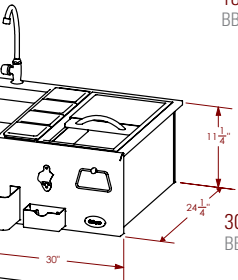

3 Drawer Storage Wide
BBQ08866

18" Door & Drawer Combo
BBQ08840P-18