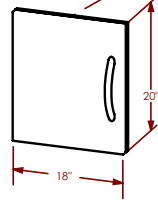

18" Vertical Door  
BBQ09841P-18

27" Horizontal Door  
BBQ07841P-27

18" Single Access Door  
BBQ010839P-18

1 Drawer Pull Out Refrigerator  
BBQ08865

Outdoor Stainless Steel Refrigerator  
BBQ10710

Outdoor Stainless Steel Beverage Cooler  
BBQ10715