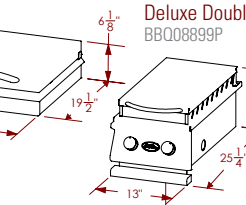

Deluxe Double Side Burner
BBQ08899P

Standard Side By Side
Flat Burner
BBQ08953P