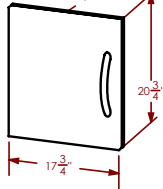

18" Vertical Door  
BBQ09841P-18

27" Horizontal Door  
BBQ07841P-27

18" Single Access Door  
BBQ010839P-18

1 Drawer Pull Out Refrigerator  
BBQ08865

Outdoor Stainless Steel Refrigerator  
BBQ10710

Outdoor Stainless Steel Beverage Cooler  
BBQ10715