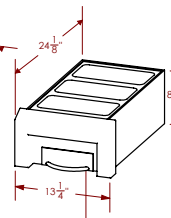

Stainless Steel Sink w/ Faucet & Soap Dispenser
BBQ07963

12" Drop-In Food Warmer
BBQ7888P