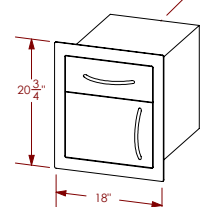

PRODUCT SPECIFICATIONS