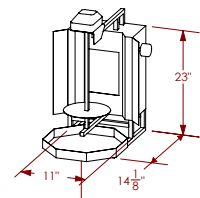

Gyro Vertical Grill
BBQ10903P