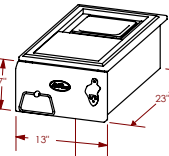

12" Cocktail Center
BBQ07842P-12