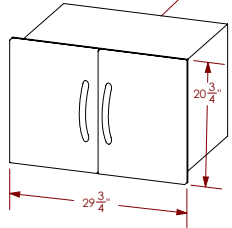

30" Door & Drawer Combo
BBQ08840P-30